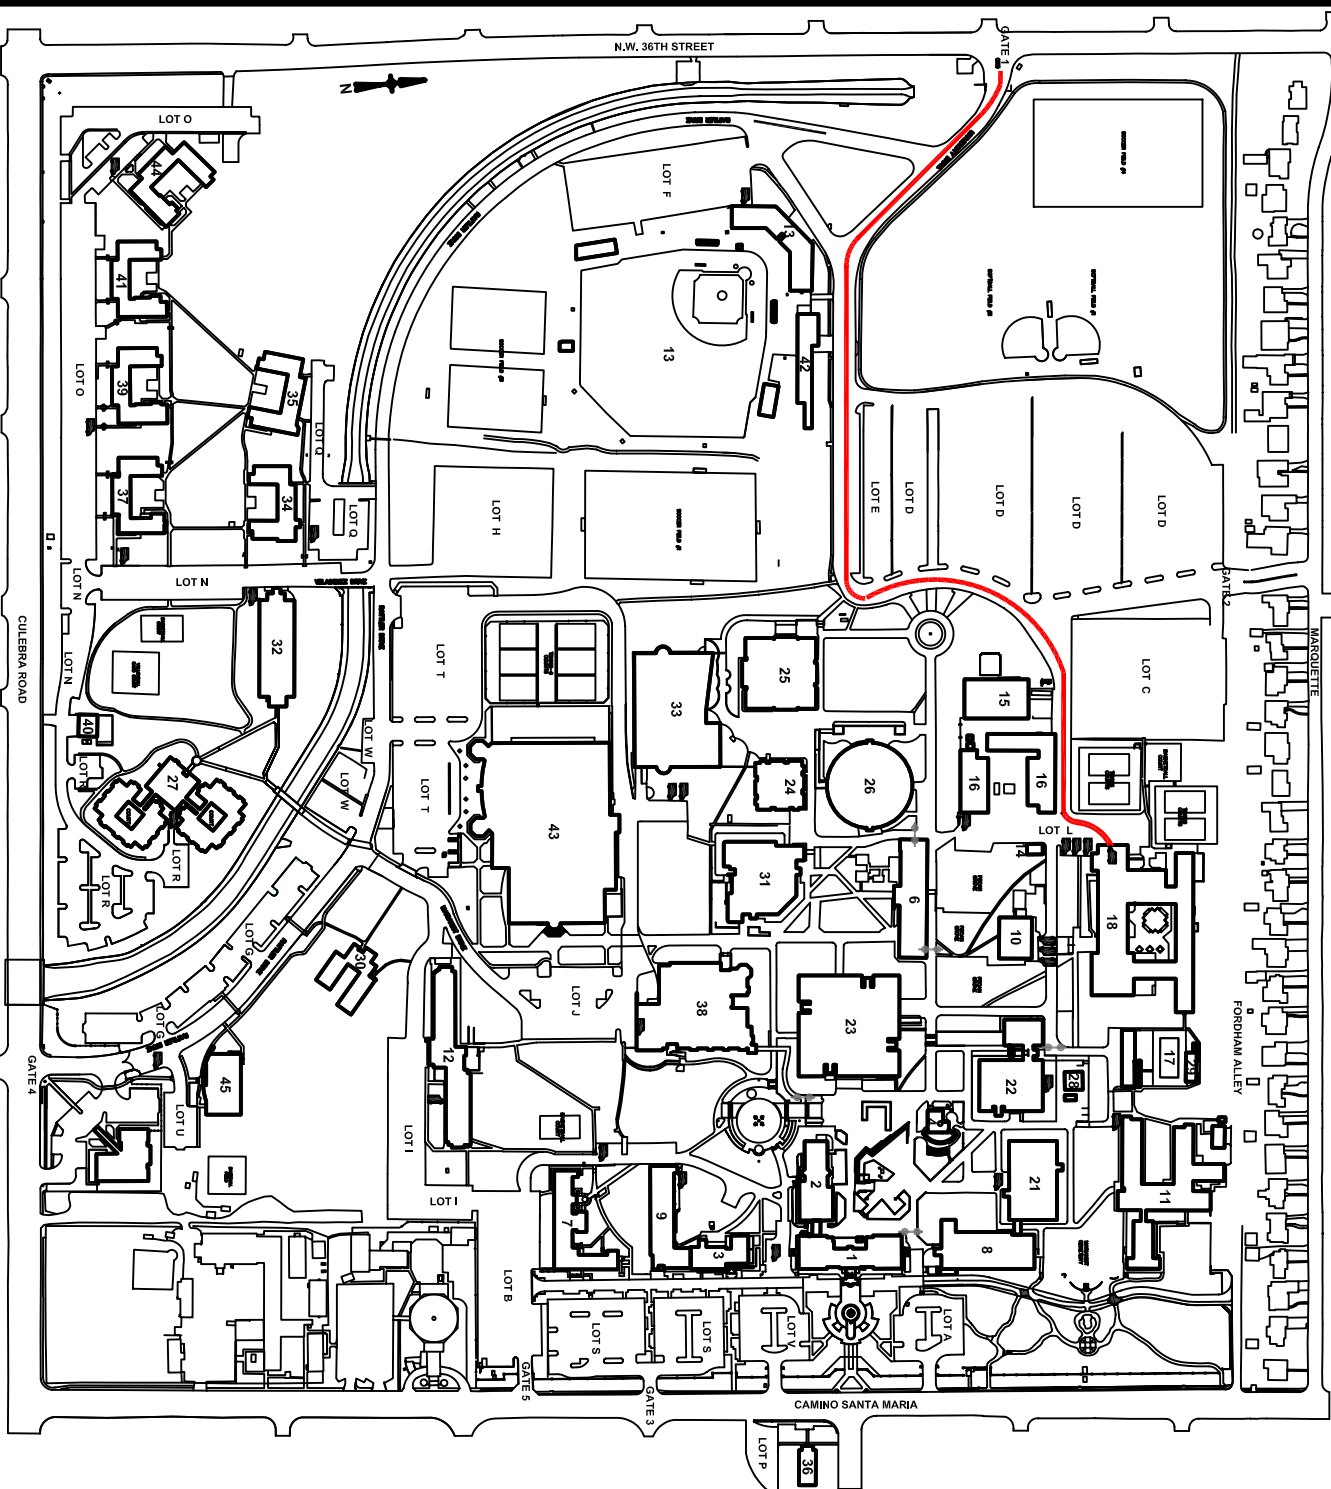

DELIVERIES TO CENTRAL RECEIVING

CAMPUS BUILDINGS

1. St. Louis Hall
2. Reinbold Hall
3. Charnin Tower
4. Sidway & Java City on the Quad
5. -N/A-
6. Center for Life Directions
7. Charles Francis Hall
8. Louis J. Garri Science Hall
9. Charninade Hall
10. Alumni Pavilion (Pean Grove)
11. Marist Residence and Chapel
12. Marist Hall
13. V.J. Keefe Memorial Stadium
14. Marist Heritage House
15. Central Plant
16. Physical Plant Shops
17. Swimming Pool
18. Treadway Hall
19. -N/A-
20. -N/A-
21. Moody Life Sciences Center
22. Richer Math-Engineering Center
23. Louis J. Blume Library
24. Law Administration
25. Law Classrooms
26. Ernest A. Raba Law Building
27. Dougherty Hall
28. Greenhouse
- 29.
30. Casa Maria Maristist Residence
31. Albert B. Alkek Business Building
32. Our Lady of Lourdes Hall
33. Santa Kennedy East Law Library
34. Anthony Frederick Hall
35. John Donno Hall
36. Financial Assistance
37. Archbishop Flores Hall
38. University Center
39. Adelle Hall
40. Satellite Plant
41. Andrew Cremer Hall
42. Alumni Storage (Bill Greeley Arena)
43. SBC Center for Information Technology
44. Heibel and John G Lebes Hall

LEGEND

- UNIVERSITY BOOKSTORE & CAMPUS DINING SERVICE ROUTE
- CENTRAL RECEIVING SERVICE ROUTE
- CONTROLLED ACCESS OR REMOVABLE BOLLARD
- SERVICE PROVIDER PARKING
- SERVICE AREA

ST MARY'S UNIVERSITY

1	Updated Landscape	10/27/16
	Revised Book Tower	1/18/17