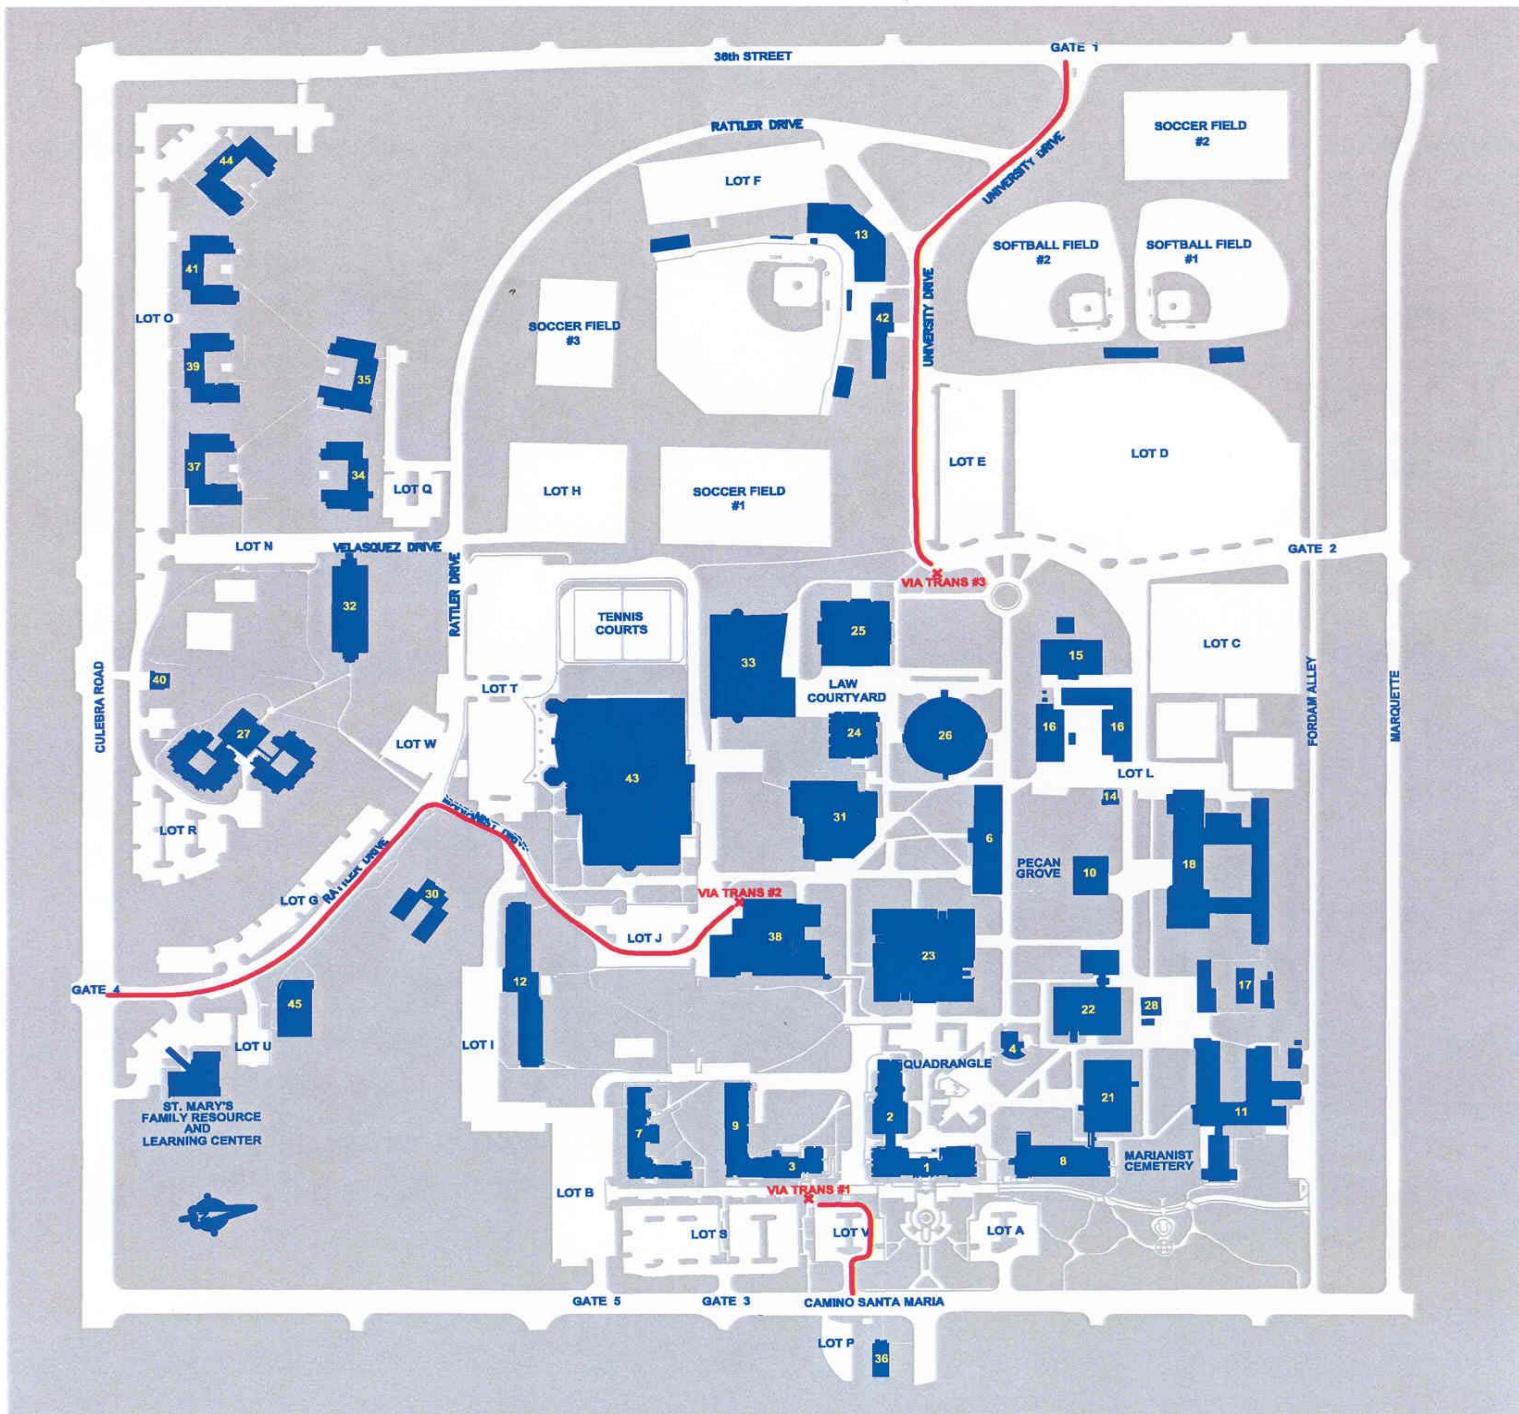

VIA TRANS LOCATIONS - ST. MARY'S UNIVERSITY

39 Adele Hall	15 Central Plant	34 Frederick - Anthony Frederick Hall	12 Marlan Hall	22 Richter Math - Engineering Center
43 Alumni Athletics and Convocation Center Bill Greehey Arena	9 Chaminade Hall	8 Garni Science Hall	14 Marianist Heritage House	40 Satellite Plant
10 Alumni Pavillion	3 Chaminade Tower	28 Greenhouse	11 Marianist Residence Marianist Chapel	45 SBC Center for Information Technology
42 Alumni Storage	41 Cremer - Andrew Cremer Hall	13 Keefe - V.J. Keefe Memorial Stadium	1 St. Louis Hall	1 St. Louis Hall
31 Alkek - Albert B. Alkek Business Building	35 Donohoo - John Donohoo Hall	24 Law Administration	4 Subway & Java City on the Quad	17 Swimming Pool (Outdoor)
23 Blume - Louis J. Blume Library	27 Dougherty Hall	25 Law Classrooms	4 Physical Plant Shops	18 Treadaway Hall
30 Casa Maria Marianist Residence	36 Financial Assistance	33 Law Library - Sarita Kenedy East Law Library	26 Raba - Ernest A. Raba Law Building	Guadalupe Chapel
6 Center for Life Directions	37 Flores - Archbishop Flores Hall	44 Leles - Herbert and John G Leles Hall	2 Reinbolt Hall Assumption Chapel	38 University Center
	7 Francis - Charles Francis Hall	32 Lourdes Hall - Our Lady of Lourdes Hall