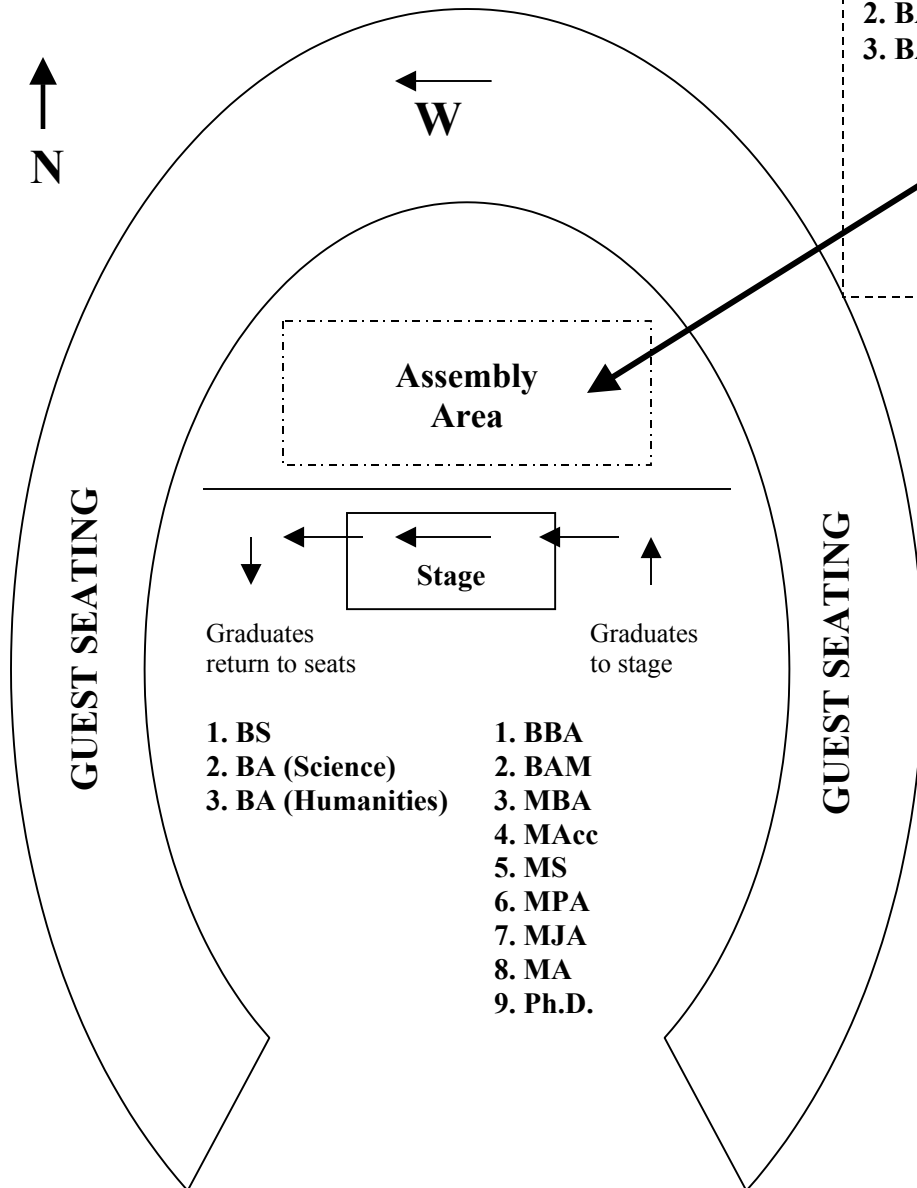

East Houston Street

**Subject to change*

To enter graduate area, please
use the entrance off East
Houston Street just west of
the Coliseum.

Graduates Enter Here

Freeman Coliseum Driving Directions

From IH35, exit onto AT&T Center Parkway. Go south on AT&T Center Parkway. Take a right onto East Houston Street. The Freeman Coliseum will be on your right.

**3201 East Houston Street • San Antonio, Texas 78219
• Phone (210) 226-1177 • Fax (210) 226-5081 •**

Freeman Coliseum

All Graduates assemble facing west.

- 1. BS
- 2. BA (Science)
- 3. BA (Humanities)

- 1. BBA
- 2. BAM
- 3. MBA
- 4. MAcc
- 5. MS
- 6. MPA
- 7. MJA
- 8. MA
- 9. Ph.D.

May Commencement Instructions

- Freeman Coliseum is located at 3201 E. Houston Street (refer to map).
- Graduation rehearsal at Freeman Coliseum begins at 9 a.m. Please use the E. Houston Street entrance, west of the Coliseum for parking. There is no charge for parking during rehearsal.
- Parking permits for graduates will be distributed during rehearsal; graduates with permits may park, free of charge, at Commencement. Only one permit per graduate will be issued. (If the permit is lost, graduates will be required to pay a minimum of \$5 to park.)
- All graduates enter the Coliseum through Door 1; guests of graduates enter the Coliseum through the front entrance facing E. Houston Street.
- Upon arrival, graduates proceed to the Assembly Area, behind the curtain north of the stage, to assemble for Academic Procession; please arrive by 1 p.m.
- In the Assembly Area, at 1:15 p.m., graduates line up alphabetically in the order listed in the Commencement program, according to degree (See Assembly Area diagram above).
- When the Academic Procession begins at 1:30 p.m., Associate Registrar Helen Garza will lead graduates into Freeman Coliseum.
- Graduates are seated on the floor of Freeman Coliseum according to degree.

Note: Only graduates are allowed in the Assembly Area.