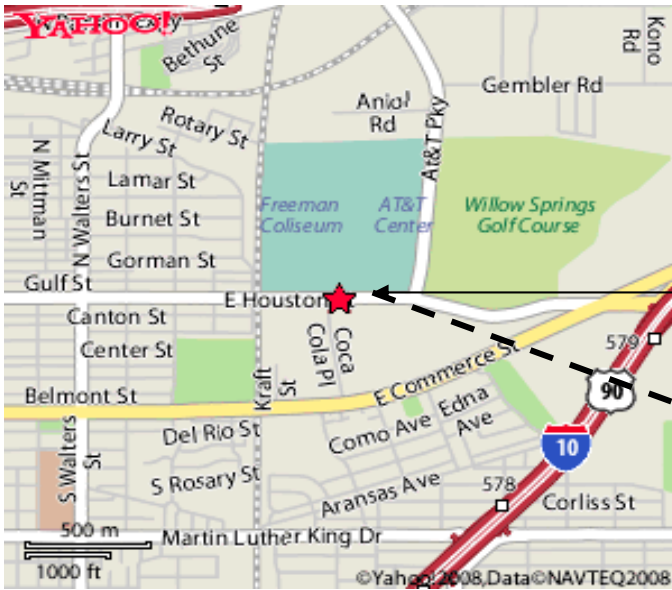

IH 35

Public Parking \$5.00*

Click on star for driving directions

**Faculty
Parking**

**Freeman
Coliseum**

Graduates enter here

West Gate
Faculty Enter Here

Graduate Parking Area-
Permit Required

East Houston Street

**Subject to change*

To enter graduate area, please
use the entrance off East
Houston Street just west of
the Coliseum.

Graduates Enter Here

Freeman Coliseum Driving Directions

From IH35, exit onto AT&T Center Parkway. Go south on AT&T Center Parkway. Take a right onto East Houston Street. The Freeman Coliseum will be on your right.

May Commencement Instructions

- Freeman Coliseum is located at 3201 E. Houston Street (refer to map).
- Graduation rehearsal at Freeman Coliseum begins at 9 a.m. Please use the E. Houston Street entrance, west of the Coliseum for parking. There is no charge for parking during rehearsal.
- Parking permits for graduates will be distributed during rehearsal; graduates with permits may park, free of charge, at Commencement. Only one permit per graduate will be issued. (If the permit is lost, graduates will be required to pay a minimum of \$5 to park.)
- All graduates enter the Coliseum through Door 1; guests of graduates enter the Coliseum through the front entrance facing E. Houston Street.
- Upon arrival, graduates proceed to the Assembly Area, behind the curtain north of the stage, to assemble for Academic Procession; please arrive by 1 p.m.
- In the Assembly Area, at 1:15 p.m., graduates line up alphabetically in the order listed in the Commencement program, according to degree (See Assembly Area diagram above).
- When the Academic Procession begins at 1:30 p.m., Associate Registrar Helen Garza will lead graduates into Freeman Coliseum.
- Graduates are seated on the floor of Freeman Coliseum according to degree.